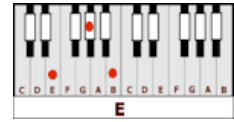

HOMECOMING QUEEN – Kelsea Ballerini (D)

GUITAR / KEYBOARD CHORDS:

D= xxo232

A= xo222o

F#m= 244222

E= o221oo

INTRO: D A F#m E

Hey homecoming queen .. why do you lie?
When somebody's mean .. where do you hide?
Do people assume .. you're always alright?
Been'so good at smiling .. most of your life