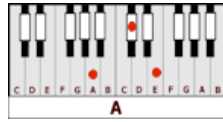

HOMECOMING QUEEN – Kelsea Ballerini (D)

GUITAR / KEYBOARD CHORDS:

D= xxo232

A= xo222o

F#m= 244222

E= o221oo

INTRO: D A F#m E

Hey homecoming queen .. why do you lie?
When somebody's mean .. where do you hide?
Do people assume .. you're always alright?
Been'so good at smiling .. most of your life