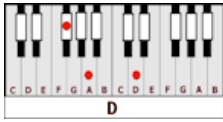

HOMECOMING QUEEN – Kelsea Ballerini (D)

GUITAR / KEYBOARD CHORDS:

D= xxo232

A= xo222o

F#m= 244222

E= o221oo

INTRO: D A F#m E

Hey homecoming queen .. why do you lie?
When somebody's mean .. where do you hide?
Do people assume .. you're always alright?
Been'so good at smiling .. most of your life